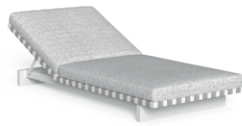

DINING TABLE 290X100 / CODE: AGOALUTP290

	Width	Depth	Height
cm	290	100	76
inch	114.2	39.4	29.9

DINING ARMCHAIR / CODE: AGOALUPP

	Width	Depth	Height	H. seat	H. cushion
cm	56	54	69	46	6
inch	22.0	21.3	27.2	18.1	2.4

SUNBED / CODE: AGOALULET

	Width	Depth	Height	H. cushion
cm	205	91	33	15
inch	80.7	35.8	13.0	5.9