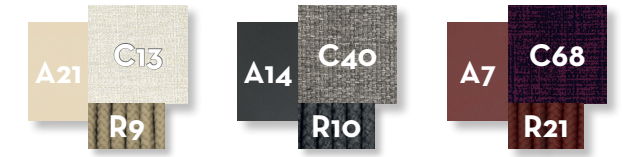

Width	Depth	Height	H. seat	H. cushion
163	125	73	39	31

ROUND POUF / CODE: SCAPUFT