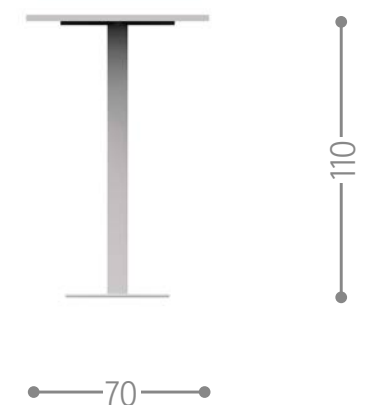

Finishing

white-beige graphite-charcoal

MAIORCA TABLE 80X80 / CODE: MCAT8080

Finishing

chacoal white dove mokka

MAIORCA TABLE 70X70 / CODE: MCAT7070

Finishing

chacoal white dove mokka

MAIORCA BAR TABLE 70X70 / CODE: MCATB7070

Finishing

white dove charcoal

MILO TABLE 160x90 / CODE: MLOTAV16090

Finishing

MILO TABLE D 90 / CODE: MLOTAVD90

Finishing

MILO TABLE 90x90 / CODE: MLOTAV9090