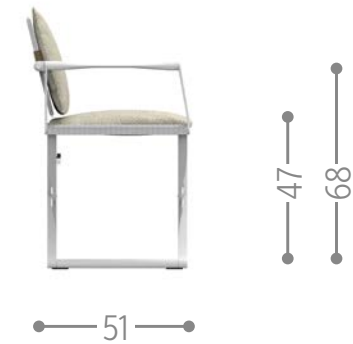

QUEEN FOLDING CHAIR / CODE: QUESP

ROPE DINING ARMCHAIR / CODE: ROPPP

RIVIERA DIRECTOR CHAIR / CODE: RIVPR

SLAM DINING ARMCHAIR / CODE: SLAPP

SOFY DINING ARMCHAIR / CODE: SOFPP

Finishing

TOUCH LUXURY ARMCHAIR / CODE: TUCLPP