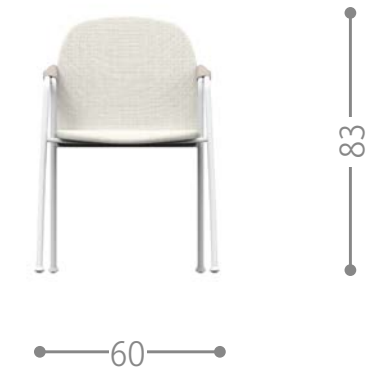

Finishing

CASILDA BARSTOOL / CODE: CASISGA

Finishing

CHIC DIRECTOR CHAIR / CODE: CHCPP

Finishing

CORAL DINING ARMCHAIR / CODE: CORPP

Finishing

A12 C53
R28
 white-warm white