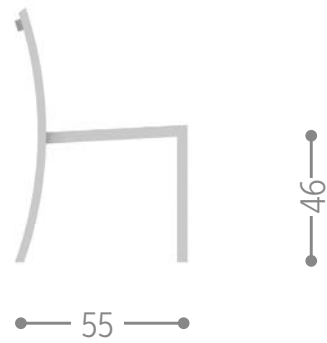

Finishing

MAIORCA ARMCHAIR / CODE: MCAPP

Finishing

MAIORCA BAR STOOL / CODE: MCASGAG

Finishing

MILO ARMCHAIR / CODE: MLOTXPP

Finishing

MINORCA CHAIR / CODE: MINSP