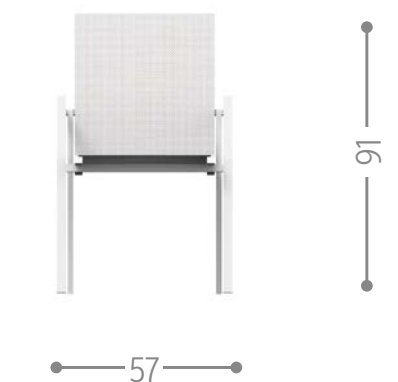

EDEN PADDED TUB CHAIR / CODE: EDNPPZ

DOMINO DIRECTOR CHAIR / CODE: DOMPR

ESSENCE ARMCHAIR / CODE: ESSPP

FRAME DINING CHAIR / CODE: FMEPP

Finishing

MAIORCA LOW STOOL / CODE: MCASGAP

Finishing

KEY DINING ARMCHAIR / CODE: KEYPP

Finishing

MAIORCA ARMCHAIR / CODE: MCAPP

Finishing

MAIORCA BAR STOOL / CODE: MCASGAG

Finishing

MILO ARMCHAIR / CODE: MLOTXPP

Finishing

MINORCA CHAIR / CODE: MINSP