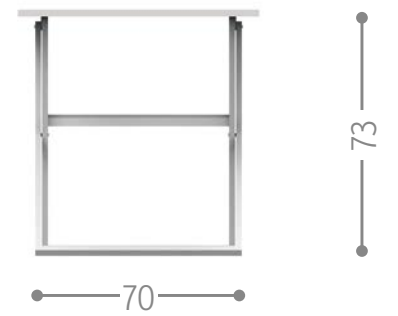

Finishing

MOON ALU TABLE 80x80 / CODE: MONALUTAV80

Finishing

MOON ALU BAR TABLE 70x70 / CODE: MONALUTAVBAR70

Finishing

QUEEN FOLDING TABLE 70X70 / CODE: QUETAV70

Finishing

QUEEN FOLDING TABLE 120X80 / CODE: QUETAV120