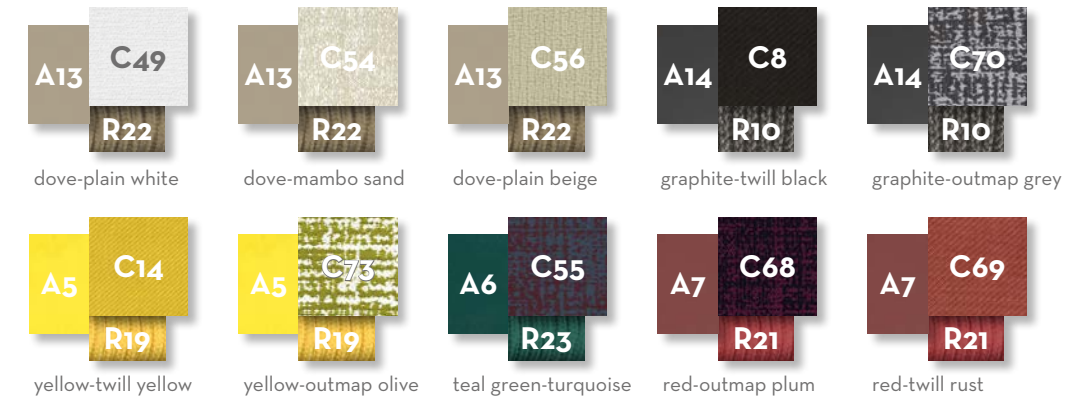

white - light grey graphite - dark grey

MOON TEAK PADDED TUB CHAIR / CODE: MONTEKPPZ

Finishing

natural teak-grey

PANAMA DINING CHAIR / CODE: PANSP

Finishing

dove-plain white dove-mambo sand dove-plain beige graphite-twill black graphite-outmap grey
 yellow-twill yellow yellow-outmap olive teal green-turquoise red-outmap plum red-twill rust

Finishing

black

white

hunter green

silk grey