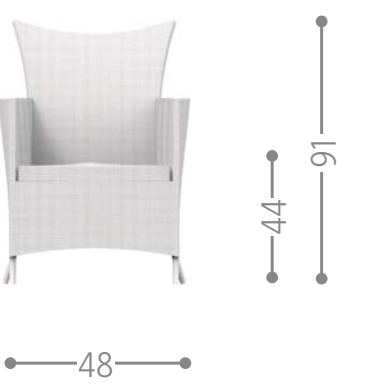

Finishing .....