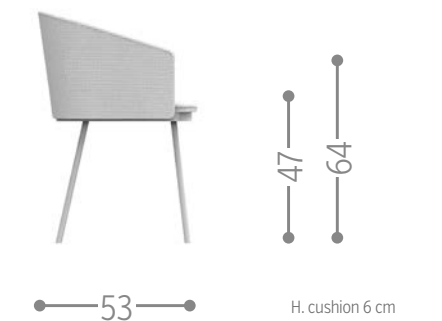

QUEEN FOLDING CHAIR / CODE: QUESP

ROPE DINING ARMCHAIR / CODE: ROPPP

RIVIERA DIRECTOR CHAIR / CODE: RIVPR

SLAM DINING ARMCHAIR / CODE: SLAPP

SOFY DINING ARMCHAIR / CODE: SOFPP

Finishing

TOUCH LUXURY ARMCHAIR / CODE: TUCLPP