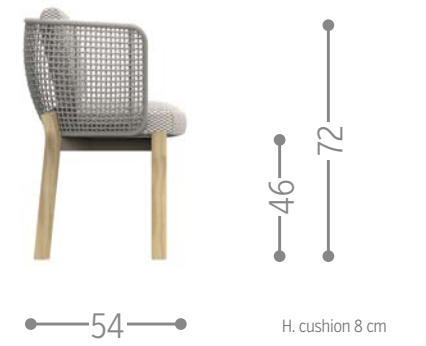

ADAM DINING ARMCHAIR / CODE: ADMPP

Finishing

charcoal-dark grey white-light grey

ARGO DINING ARMCHAIR / CODE: AGOPP

Finishing

palissandro white-beige natural white-beige natural / dark grey natural / blue

ALABAMA DINING ARMCHAIR / CODE: ALAALUPP