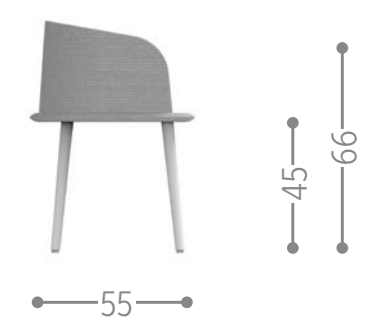

Finishing .....

A12 C53
R28
white-warm white

A14 C48w
R8
graphite-dark grey

CIRCLE ABS ARMCHAIR / CODE: CRCPP2

Finishing

A12 PP1
white-white abs

Finishing .....

A12 C53
R28
white-warm white

A14 C48w
R8
graphite-dark grey

CLEO ALU PADDED TUB CHAIR / CODE: CLEALUPPZ

Finishing .....

A12 C83
white-light grey

A12 C85
white-green

A12 C86
white-blue

A12 C87
white-red

A14 C81
graphite-dark grey