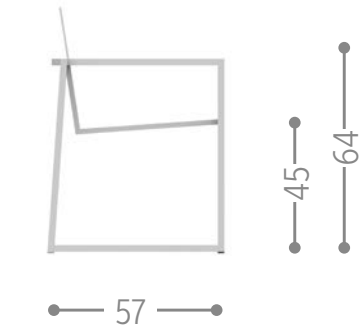

ESSENCE ARMCHAIR / CODE: ESSPP