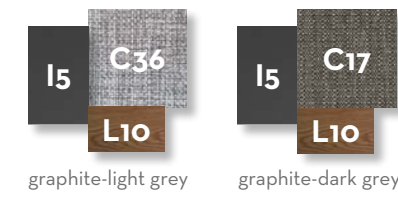

Finishing

CHIC DIRECTOR CHAIR / CODE: CHCPP