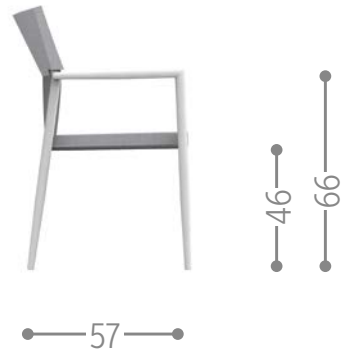

ADAM DINING ARMCHAIR / CODE: ADMPP