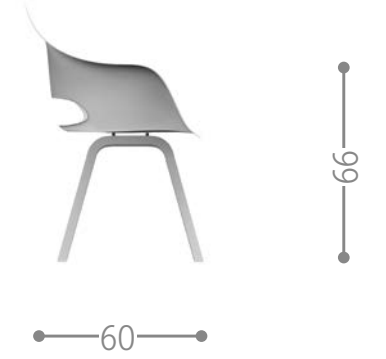

Finishing

A12 PP1
white-white abs