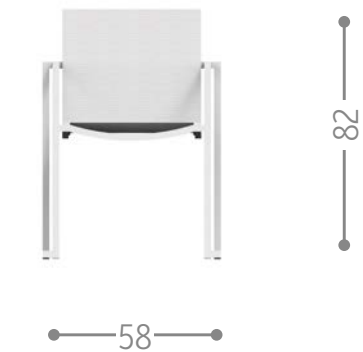

ESSENCE ARMCHAIR / CODE: ESSPP