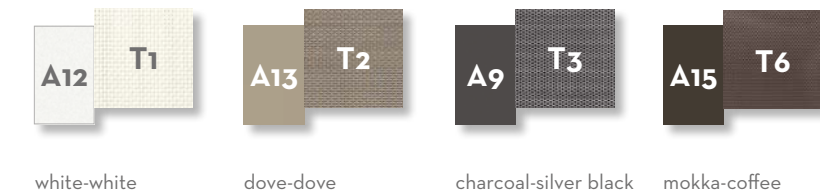

Finishing

TIMBER ARMCHAIR / CODE: TIMPP

Finishing

TOUCH DINING ARMCHAIR / CODE: TUCPP

Finishing

TROCADERO DINING ARMCHAIR / CODE: TRPP

Finishing

black

white

hunter green

silk grey

TROCADERO DINING CHAIR / CODE: TRSP

Finishing

black

white

hunter green