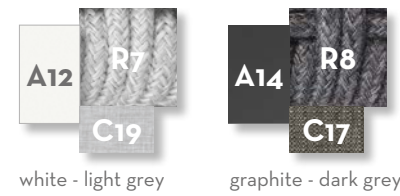

Finishing

MAIORCA ARMCHAIR / CODE: MCAPP

Finishing

MAIORCA BAR STOOL / CODE: MCASGAG

Finishing

MILO ARMCHAIR / CODE: MLOTXPP

Finishing

MINORCA CHAIR / CODE: MINSP

Finishing

MOON ALU DINING CHAIR / CODE: MONALUSP

Finishing

MOON ALU DINING ARMCHAIR / CODE: MONALUPP

Finishing

white - light grey graphite - dark grey

MOON ALU BARSTOOL / CODE: MONALUSGA

Finishing