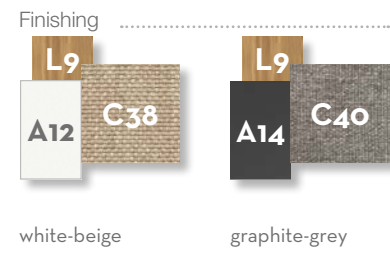

DOMINO DIRECTOR CHAIR / CODE: DOMPR