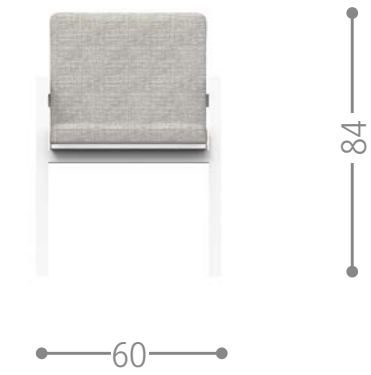

Finishing

CLIFF DINING ARMCHAIR / CODE: CLIPPZ-C

Finishing

CRUISE ALU DINING ARMCHAIR / CODE: CRUALUPP

Finishing

CRUISE TEAK DINING CHAIR / CODE: CRULPP

Finishing

COTTAGE DINING ARMCHAIR / CODE: COTPP