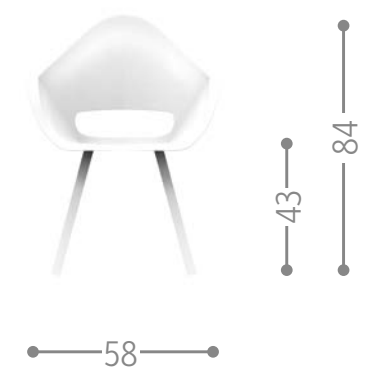

Finishing

A12 PP1
white-white abs