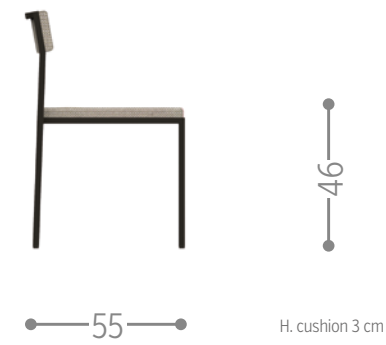

Finishing

white-light grey graphite-dark grey

BRIDGE DIRECTOR CHAIR / CODE: BGEPP

Finishing

mahogany-white mahogany-dove mahogany-silver black

CASILDA DINING ARMCHAIR / CODE: CASIPP

Finishing

CASILDA DINING CHAIR / CODE: CASISP