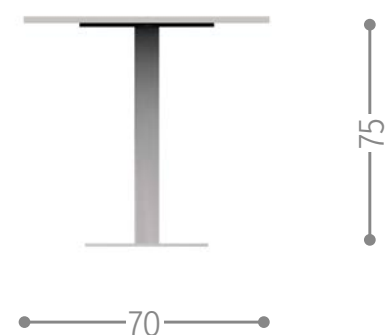

Finishing

white-beige graphite-charcoal

MAIORCA TABLE 80X80 / CODE: MCAT8080

Finishing

chacoal white dove mokka

MAIORCA TABLE 70X70 / CODE: MCAT7070

Finishing

chacoal white dove mokka

MAIORCA BAR TABLE 70X70 / CODE: MCATB7070

Finishing

white dove charcoal

MILO TABLE 160x90 / CODE: MLOTAV16090

Finishing

MILO TABLE D 90 / CODE: MLOTAVD90

Finishing

MILO TABLE 90x90 / CODE: MLOTAV9090