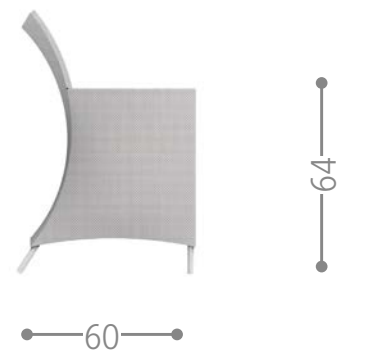

QUEEN FOLDING CHAIR / CODE: QUESP

ROPE DINING ARMCHAIR / CODE: ROPPP

RIVIERA DIRECTOR CHAIR / CODE: RIVPR

SLAM DINING ARMCHAIR / CODE: SLAPP

SOFY DINING ARMCHAIR / CODE: SOFPP

Finishing

TOUCH LUXURY ARMCHAIR / CODE: TUCLPP