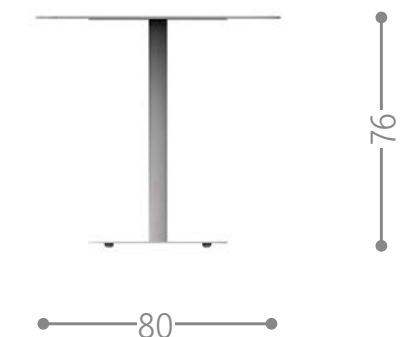

Finishing .....