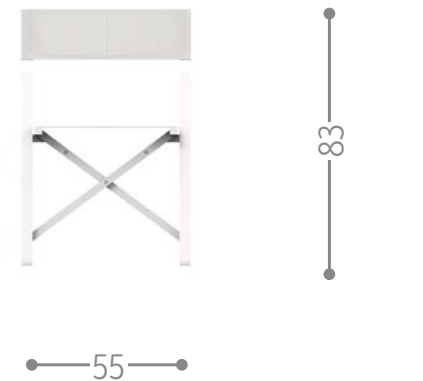

Finishing

CASILDA BARSTOOL / CODE: CASISGA

Finishing

CHIC DIRECTOR CHAIR / CODE: CHCPP

Finishing

CORAL DINING ARMCHAIR / CODE: CORPP

Finishing

A12 C53
R28
 white-warm white