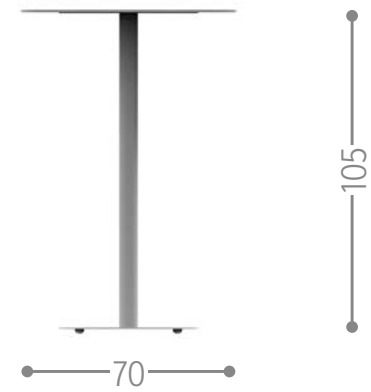

MAIORCA BAR TABLE 70X70 / CODE: MCATB7070

Finishing

white dove charcoal

MILO TABLE 160x90 / CODE: MLOTAV16090

Finishing

MILO TABLE D 90 / CODE: MLOTAVD90

Finishing

MILO TABLE 90x90 / CODE: MLOTAV9090

Finishing

MOON ALU TABLE 80x80 / CODE: MONALUTAV80

Finishing

MOON ALU BAR TABLE 70x70 / CODE: MONALUTAVBAR70

Finishing

QUEEN FOLDING TABLE 70X70 / CODE: QUETAV70

Finishing

QUEEN FOLDING TABLE 120X80 / CODE: QUETAV120