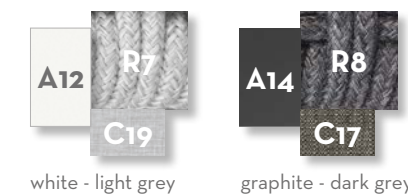

Finishing

Finishing

MINORCA CHAIR / CODE: MINSP

Finishing

MOON ALU DINING CHAIR / CODE: MONALUSP

Finishing