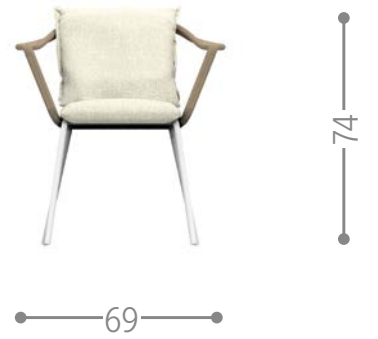

Finishing

CLIFF DINING ARMCHAIR / CODE: CLIPPZ-C

Finishing

CRUISE ALU DINING ARMCHAIR / CODE: CRUALUPP

Finishing

CRUISE TEAK DINING CHAIR / CODE: CRULPP

Finishing

COTTAGE DINING ARMCHAIR / CODE: COTPP