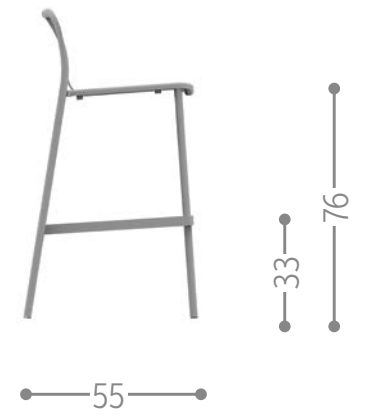

TROCADERO BARSTOOL / CODE: TRSGAB

Finishing

black

white

hunter green

silk grey