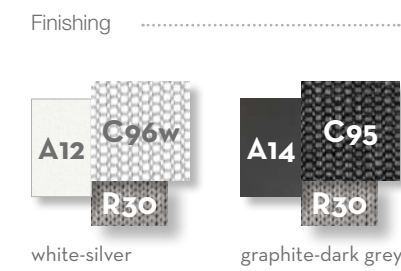

SLAM DINING ARMCHAIR / CODE: SLAPP