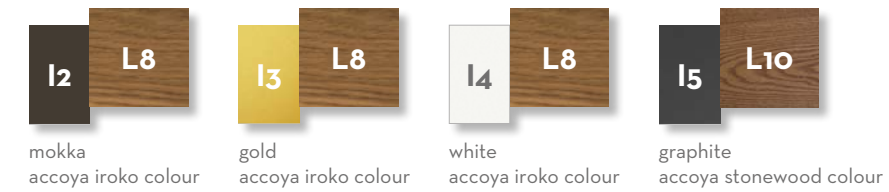

silk grey

TROCADERO BARSTOOL / CODE: TRSGAB

Finishing

black

white

hunter green

silk grey

ARGO DINING TABLE 95X95 / CODE: AGOTP95

Finishing

CASILDA DINING TABLE 90X90 / CODE: CASITP90

Finishing

CASILDA BAR TABLE 125X70 / CODE: CASITP125

Finishing

CORAL TABLE 90X90 / CODE: CORTP90

Finishing

CORAL BAR TABLE 75X75 / CODE: CORTB75

Finishing

white-beige graphite-charcoal

MAIORCA TABLE 80X80 / CODE: MCAT8080

Finishing

chacoal white dove mokka

MAIORCA TABLE 70X70 / CODE: MCAT7070

Finishing

chacoal white dove mokka