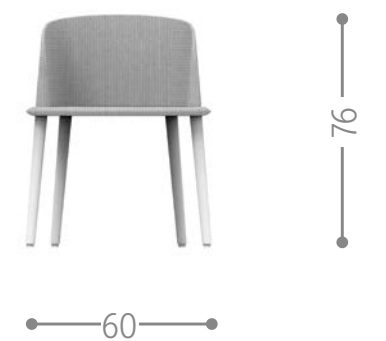

Finishing .....

A12 C53
R28
white-warm white

A14 C48w
R8
graphite-dark grey

CIRCLE ABS ARMCHAIR / CODE: CRCPP2

Finishing

A12 PP1
white-white abs

Finishing .....

A12 C53
R28
white-warm white

A14 C48w
R8
graphite-dark grey

CLEO ALU PADDED TUB CHAIR / CODE: CLEALUPPZ

Finishing .....

A12 C83
white-light grey

A12 C85
white-green

A12 C86
white-blue

A12 C87
white-red

A14 C81
graphite-dark grey