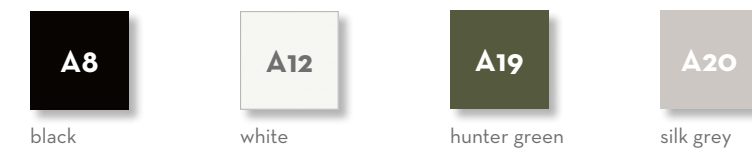

Finishing .....