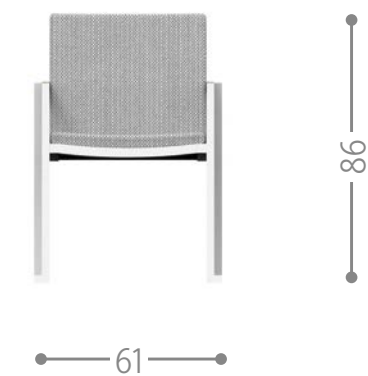

ADAM DINING ARMCHAIR / CODE: ADMPP

Finishing .....

charcoal-dark grey white-light grey

ARGO DINING ARMCHAIR / CODE: AGOPP

Finishing .....

palissandro white-beige natural white-beige natural / dark grey natural / blue

Finishing .....

white-light grey graphite-dark grey

BRIDGE DIRECTOR CHAIR / CODE: BGEPP

Finishing .....

mahogany-white mahogany-dove mahogany-silver black