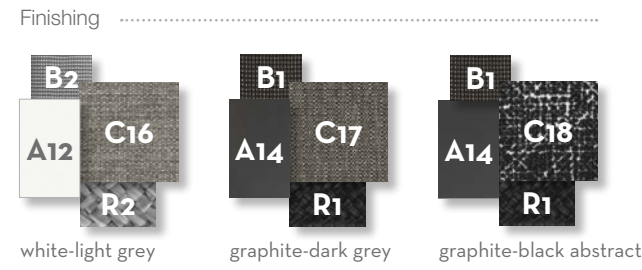

Finishing

CLIFF DINING ARMCHAIR / CODE: CLIPPZ-C

Finishing

CRUISE ALU DINING ARMCHAIR / CODE: CRUALUPP

Finishing

CRUISE TEAK DINING CHAIR / CODE: CRULPP

Finishing

COTTAGE DINING ARMCHAIR / CODE: COTPP