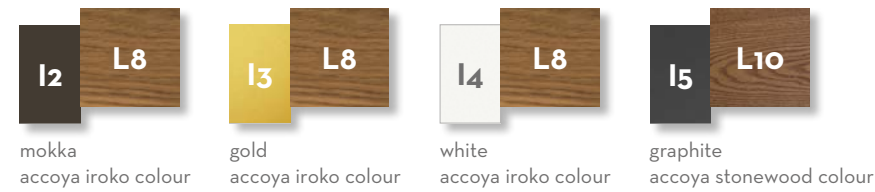

white

hunter green

silk grey

TROCADERO DINING CHAIR / CODE: TRSP

Finishing

black

white

hunter green

silk grey

TROCADERO BARSTOOL / CODE: TRSGAB

Finishing

black

white

hunter green

silk grey

ARGO DINING TABLE 95X95 / CODE: AGOTP95

Finishing

CASILDA DINING TABLE 90X90 / CODE: CASITP90

Finishing

CASILDA BAR TABLE 125X70 / CODE: CASITP125

Finishing

CORAL TABLE 90X90 / CODE: CORTP90

Finishing

CORAL BAR TABLE 75X75 / CODE: CORTB75