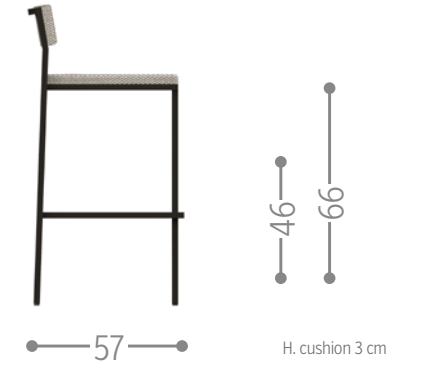

CASILDA BARSTOOL / CODE: CASISGA