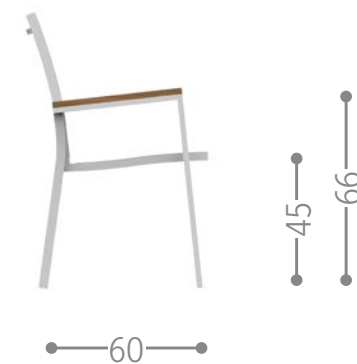

TIMBER ARMCHAIR / CODE: TIMPP