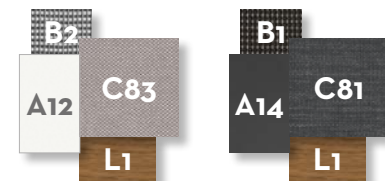

ADAM DINING ARMCHAIR / CODE: ADMPP

Finishing

charcoal-dark grey white-light grey

ARGO DINING ARMCHAIR / CODE: AGOPP

Finishing

palissandro white-beige natural white-beige natural / dark grey natural / blue

ALABAMA DINING ARMCHAIR / CODE: ALAALUPP

Finishing

white-light grey graphite-dark grey

BRIDGE DIRECTOR CHAIR / CODE: BGEPP

Finishing

mahogany-white mahogany-dove mahogany-silver black

CASILDA DINING ARMCHAIR / CODE: CASIPP

Finishing

CASILDA DINING CHAIR / CODE: CASISP