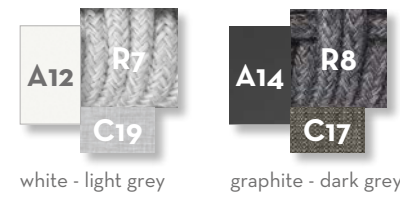

Finishing

MAIORCA ARMCHAIR / CODE: MCAPP

Finishing

MAIORCA BAR STOOL / CODE: MCASGAG

Finishing

MILO ARMCHAIR / CODE: MLOTXPP

Finishing

MINORCA CHAIR / CODE: MINSP

Finishing

MOON ALU DINING CHAIR / CODE: MONALUSP

Finishing

MOON ALU DINING ARMCHAIR / CODE: MONALUPP

Finishing

white - light grey graphite - dark grey

MOON ALU BARSTOOL / CODE: MONALUSGA

Finishing