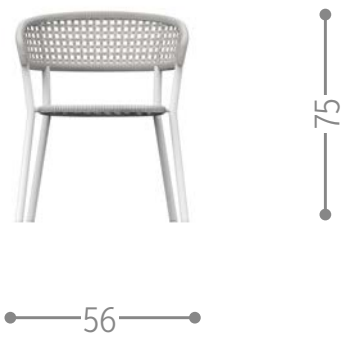

Finishing .....

white - light grey   graphite - dark grey

Finishing .....

white - light grey   graphite - dark grey

MOON TEAK PADDED TUB CHAIR / CODE: MONTEKPPZ

Finishing

natural teak-grey

PANAMA DINING CHAIR / CODE: PANSP

Finishing .....

dove-plain white   dove-mambo sand   dove-plain beige   graphite-twill black   graphite-outmap grey
yellow-twill yellow   yellow-outmap olive   teal green-turquoise   red-outmap plum   red-twill rust