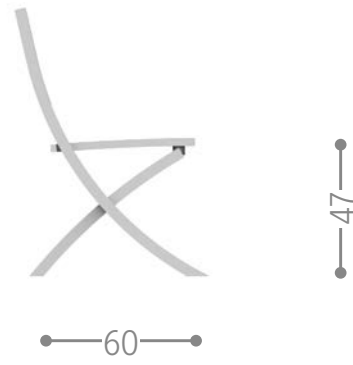

QUEEN FOLDING CHAIR / CODE: QUESP

ROPE DINING ARMCHAIR / CODE: ROPPP

RIVIERA DIRECTOR CHAIR / CODE: RIVPR

SLAM DINING ARMCHAIR / CODE: SLAPP

SOFY DINING ARMCHAIR / CODE: SOFPP

Finishing

TOUCH LUXURY ARMCHAIR / CODE: TUCLPP