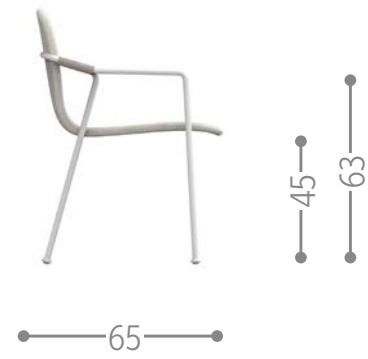

Finishing

white-light grey graphite-dark grey

BRIDGE DIRECTOR CHAIR / CODE: BGEPP

Finishing

mahogany-white mahogany-dove mahogany-silver black

CASILDA DINING ARMCHAIR / CODE: CASIPP

Finishing

CASILDA DINING CHAIR / CODE: CASISP

Finishing

CASILDA BARSTOOL / CODE: CASISGA

Finishing

CHIC DIRECTOR CHAIR / CODE: CHCPP

Finishing

CORAL DINING ARMCHAIR / CODE: CORPP

Finishing

A12 C53
R28
 white-warm white