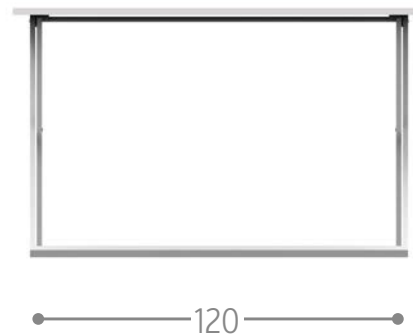

Finishing

MOON ALU TABLE 80x80 / CODE: MONALUTAV80

Finishing

MOON ALU BAR TABLE 70x70 / CODE: MONALUTAVBAR70

Finishing

QUEEN FOLDING TABLE 70X70 / CODE: QUETAV70

Finishing

QUEEN FOLDING TABLE 120X80 / CODE: QUETAV120