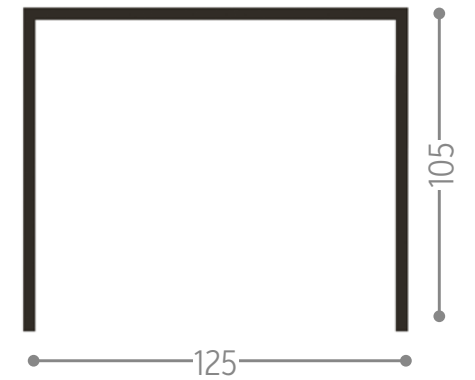

Finishing

CASILDA DINING TABLE 90X90 / CODE: CASITP90

Finishing

CASILDA BAR TABLE 125X70 / CODE: CASITP125

Finishing

CORAL TABLE 90X90 / CODE: CORTP90

Finishing

CORAL BAR TABLE 75X75 / CODE: CORTB75