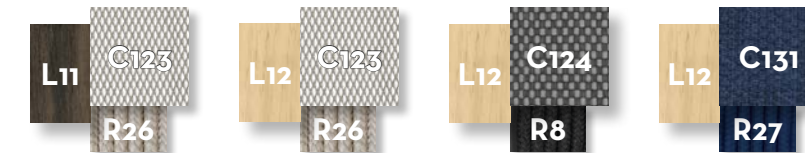

ADAM DINING ARMCHAIR / CODE: ADMPP

Finishing

charcoal-dark grey white-light grey

ARGO DINING ARMCHAIR / CODE: AGOPP

Finishing

palissandro white-beige natural white-beige natural / dark grey natural / blue

ALABAMA DINING ARMCHAIR / CODE: ALAALUPP