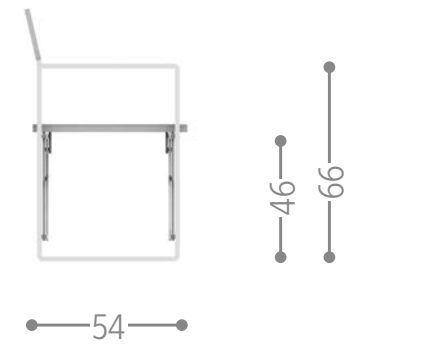

Finishing

CASILDA BARSTOOL / CODE: CASISGA

Finishing

CHIC DIRECTOR CHAIR / CODE: CHCPP

Finishing

CORAL DINING ARMCHAIR / CODE: CORPP

Finishing

A12 C53
R28
 white-warm white