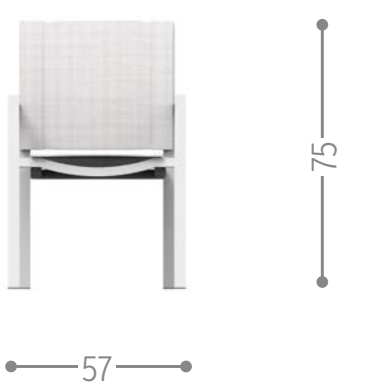

Finishing

TIMBER ARMCHAIR / CODE: TIMPP

Finishing

TOUCH DINING ARMCHAIR / CODE: TUCPP

Finishing

TROCADERO DINING ARMCHAIR / CODE: TRPP

Finishing

black