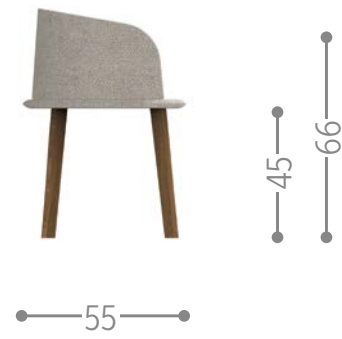

CLEO ALU PADDED TUB CHAIR / CODE: CLEALUPPZ

Finishing

A12 C83
 white-light grey

A12 C85
 white-green

A12 C86
 white-blue

A12 C87
 white-red

A14 C81
 graphite-dark grey

CLEO TEAK PADDED TUB CHAIR / CODE: CLEPPZ