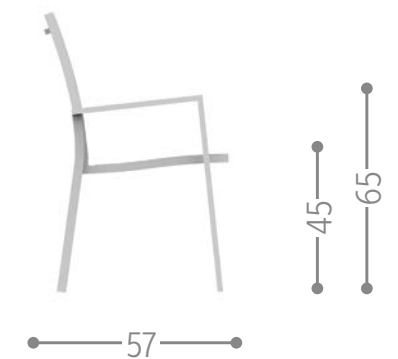

MAIORCA ARMCHAIR / CODE: MCAPP