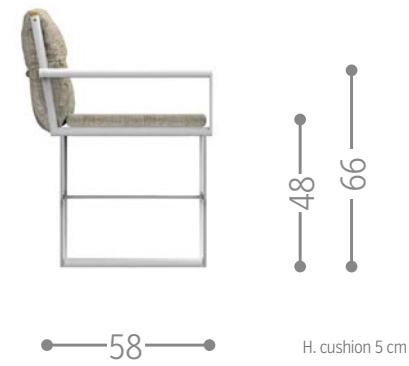

DOMINO DIRECTOR CHAIR / CODE: DOMPR