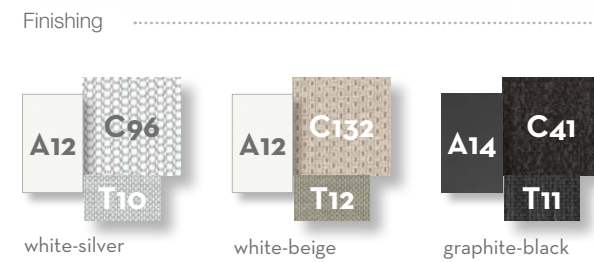

RIVIERA DIRECTOR CHAIR / CODE: RIVPR