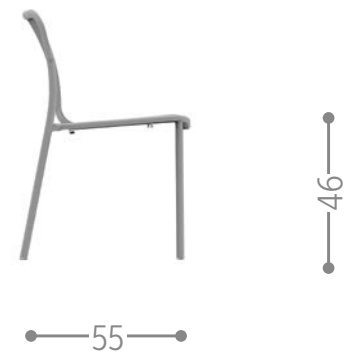

white

hunter green

silk grey

TROCADERO DINING CHAIR / CODE: TRSP

Finishing

black

white

hunter green