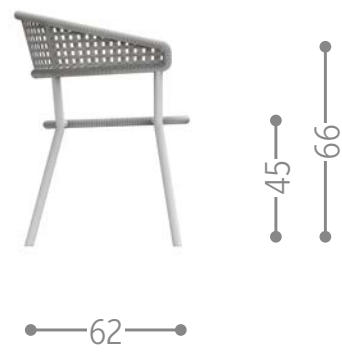

Finishing

MAIORCA ARMCHAIR / CODE: MCAPP

Finishing

MAIORCA BAR STOOL / CODE: MCASGAG

Finishing

MILO ARMCHAIR / CODE: MLOTXPP

Finishing

MINORCA CHAIR / CODE: MINSP

Finishing

MOON ALU DINING CHAIR / CODE: MONALUSP

Finishing

MOON ALU DINING ARMCHAIR / CODE: MONALUPP

Finishing

white - light grey graphite - dark grey

MOON ALU BARSTOOL / CODE: MONALUSGA

Finishing