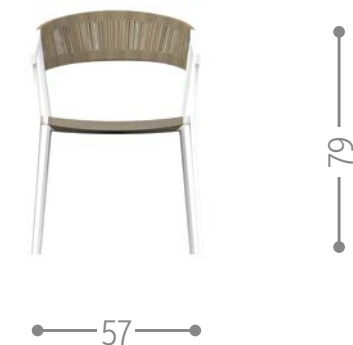

EDEN PADDED TUB CHAIR / CODE: EDNPPZ

DOMINO DIRECTOR CHAIR / CODE: DOMPR

ESSENCE ARMCHAIR / CODE: ESSPP

FRAME DINING CHAIR / CODE: FMEPP

Finishing

MAIORCA LOW STOOL / CODE: MCASGAP

Finishing

KEY DINING ARMCHAIR / CODE: KEYPP

Finishing

MAIORCA ARMCHAIR / CODE: MCAPP

Finishing

MAIORCA BAR STOOL / CODE: MCASGAG

Finishing

MILO ARMCHAIR / CODE: MLOTXPP

Finishing

MINORCA CHAIR / CODE: MINSP