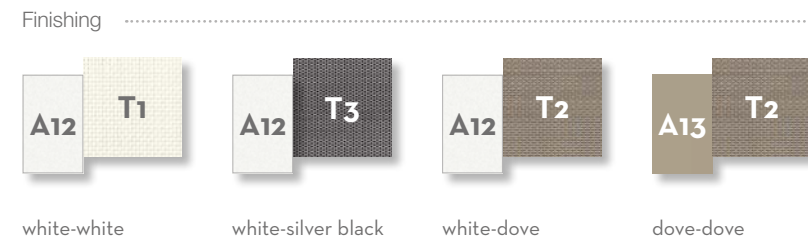

QUEEN FOLDING CHAIR / CODE: QUESP