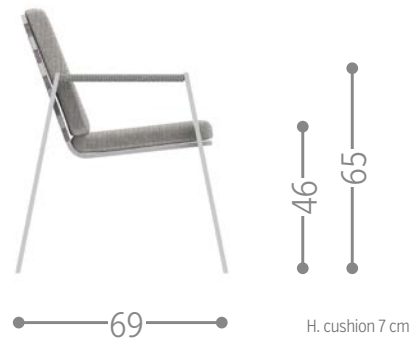

Finishing

CLIFF DINING ARMCHAIR / CODE: CLIPPZ-C

Finishing

CRUISE ALU DINING ARMCHAIR / CODE: CRUALUPP

Finishing

CRUISE TEAK DINING CHAIR / CODE: CRULPP

Finishing

COTTAGE DINING ARMCHAIR / CODE: COTPP