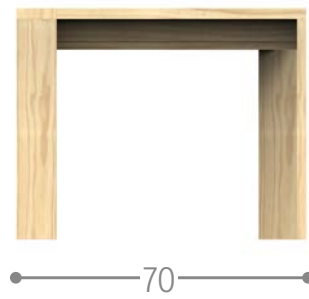

Finishing

CASILDA DINING TABLE 90X90 / CODE: CASITP90

Finishing

CASILDA BAR TABLE 125X70 / CODE: CASITP125

Finishing

CORAL TABLE 90X90 / CODE: CORTP90

Finishing

CORAL BAR TABLE 75X75 / CODE: CORTB75