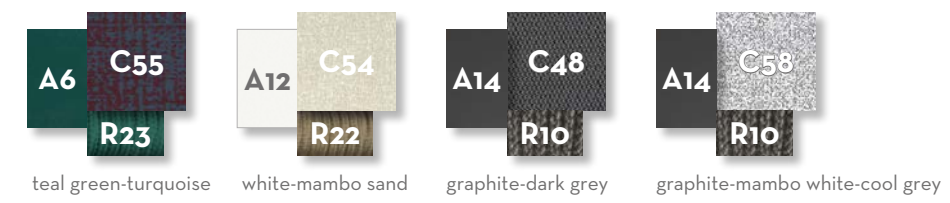

Finishing

CLIFF DINING ARMCHAIR / CODE: CLIPPZ-C

Finishing

CRUISE ALU DINING ARMCHAIR / CODE: CRUALUPP

Finishing

CRUISE TEAK DINING CHAIR / CODE: CRULPP

Finishing

COTTAGE DINING ARMCHAIR / CODE: COTPP