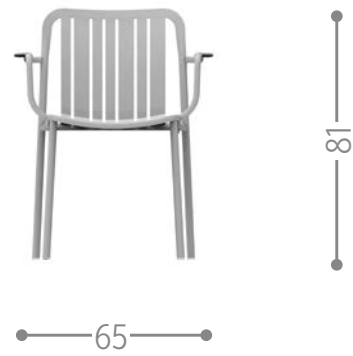

Finishing

TIMBER ARMCHAIR / CODE: TIMPP

Finishing

TOUCH DINING ARMCHAIR / CODE: TUCPP

Finishing

TROCADERO DINING ARMCHAIR / CODE: TRPP

Finishing

black