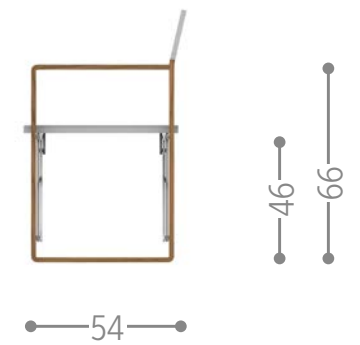

Finishing

white-light grey graphite-dark grey

BRIDGE DIRECTOR CHAIR / CODE: BGEPP

Finishing

mahogany-white mahogany-dove mahogany-silver black

CASILDA DINING ARMCHAIR / CODE: CASIPP

Finishing

CASILDA DINING CHAIR / CODE: CASISP