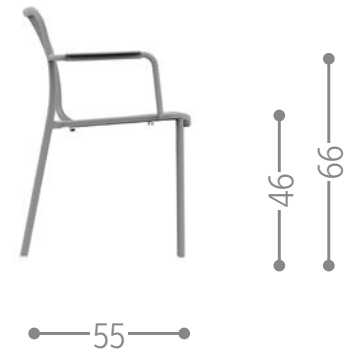

Finishing

TIMBER ARMCHAIR / CODE: TIMPP

Finishing

TOUCH DINING ARMCHAIR / CODE: TUCPP

Finishing

TROCADERO DINING ARMCHAIR / CODE: TRPP

Finishing

black