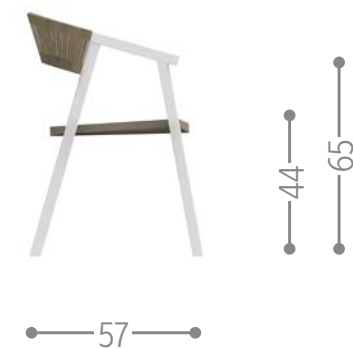

EDEN PADDED TUB CHAIR / CODE: EDNPPZ

DOMINO DIRECTOR CHAIR / CODE: DOMPR

ESSENCE ARMCHAIR / CODE: ESSPP

FRAME DINING CHAIR / CODE: FMEPP

Finishing

MAIORCA LOW STOOL / CODE: MCASGAP

Finishing

KEY DINING ARMCHAIR / CODE: KEYPP

Finishing

MAIORCA ARMCHAIR / CODE: MCAPP

Finishing

MAIORCA BAR STOOL / CODE: MCASGAG

Finishing

MILO ARMCHAIR / CODE: MLOTXPP

Finishing

MINORCA CHAIR / CODE: MINSP