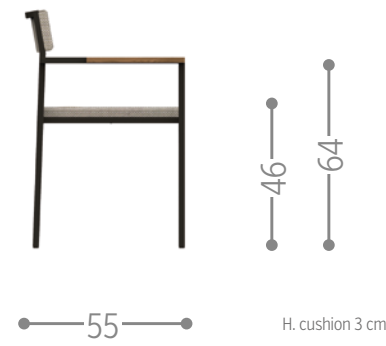

Finishing

white-light grey graphite-dark grey

BRIDGE DIRECTOR CHAIR / CODE: BGEPP

Finishing

mahogany-white mahogany-dove mahogany-silver black

CASILDA DINING ARMCHAIR / CODE: CASIPP

Finishing

CASILDA DINING CHAIR / CODE: CASISP