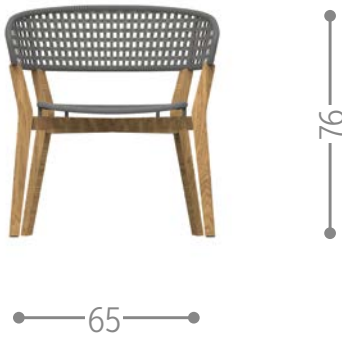

MOON TEAK PADDED TUB CHAIR / CODE: MONTEKPPZ

Finishing

natural teak-grey