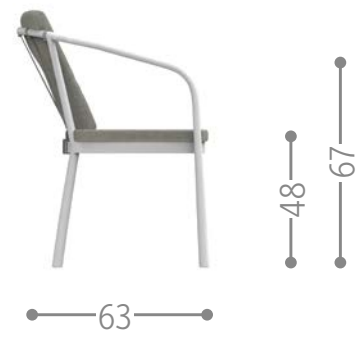

QUEEN FOLDING CHAIR / CODE: QUESP

ROPE DINING ARMCHAIR / CODE: ROPPP

RIVIERA DIRECTOR CHAIR / CODE: RIVPR

SLAM DINING ARMCHAIR / CODE: SLAPP

SOFY DINING ARMCHAIR / CODE: SOFPP

Finishing

TOUCH LUXURY ARMCHAIR / CODE: TUCLPP