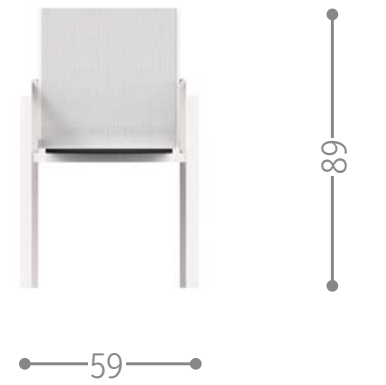

Finishing

MAIORCA ARMCHAIR / CODE: MCAPP

Finishing

MAIORCA BAR STOOL / CODE: MCASGAG

Finishing

MILO ARMCHAIR / CODE: MLOTXPP

Finishing

MINORCA CHAIR / CODE: MINSP