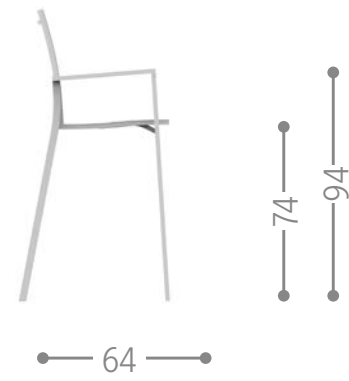

Finishing

MAIORCA ARMCHAIR / CODE: MCAPP

Finishing

MAIORCA BAR STOOL / CODE: MCASGAG

Finishing

MILO ARMCHAIR / CODE: MLOTXPP

Finishing

MINORCA CHAIR / CODE: MINSP