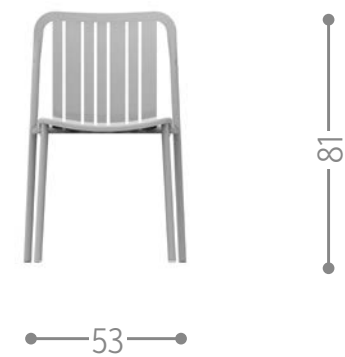

white

hunter green

silk grey

TROCADERO DINING CHAIR / CODE: TRSP

Finishing

black

white

hunter green