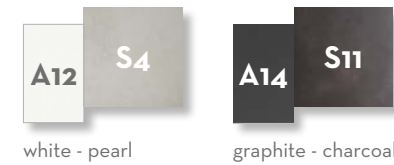

Finishing

white-beige graphite-charcoal

MAIORCA TABLE 80X80 / CODE: MCAT8080

Finishing

chacoal white dove mokka

MAIORCA TABLE 70X70 / CODE: MCAT7070

Finishing

chacoal white dove mokka

MAIORCA BAR TABLE 70X70 / CODE: MCATB7070

Finishing

white dove charcoal

MILO TABLE 160x90 / CODE: MLOTAV16090

Finishing

MILO TABLE D 90 / CODE: MLOTAVD90

Finishing

MILO TABLE 90x90 / CODE: MLOTAV9090

Finishing

MOON ALU TABLE 80x80 / CODE: MONALUTAV80

Finishing

MOON ALU BAR TABLE 70x70 / CODE: MONALUTAVBAR70

Finishing

QUEEN FOLDING TABLE 70X70 / CODE: QUETAV70

Finishing

QUEEN FOLDING TABLE 120X80 / CODE: QUETAV120