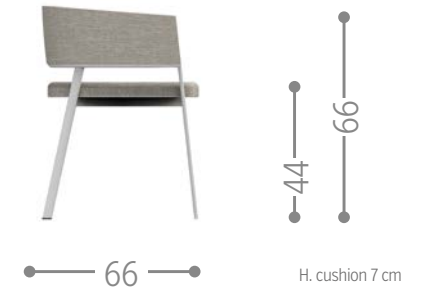

EDEN PADDED TUB CHAIR / CODE: EDNPPZ