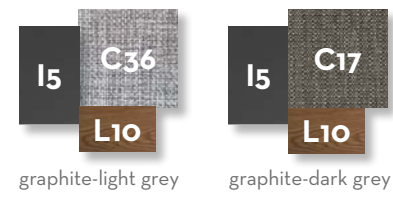

ADAM DINING ARMCHAIR / CODE: ADMPP

Finishing

charcoal-dark grey white-light grey

ARGO DINING ARMCHAIR / CODE: AGOPP

Finishing

palissandro white-beige natural white-beige natural / dark grey natural / blue

ALABAMA DINING ARMCHAIR / CODE: ALAALUPP

Finishing

white-light grey graphite-dark grey

BRIDGE DIRECTOR CHAIR / CODE: BGEPP

Finishing

mahogany-white mahogany-dove mahogany-silver black

CASILDA DINING ARMCHAIR / CODE: CASIPP

Finishing

CASILDA DINING CHAIR / CODE: CASISP