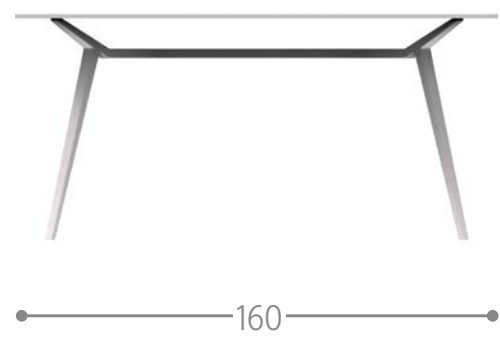

MAIORCA BAR TABLE 70X70 / CODE: MCATB7070

Finishing

white dove charcoal

MILO TABLE 160x90 / CODE: MLOTAV16090

Finishing

MILO TABLE D 90 / CODE: MLOTAVD90

Finishing

MILO TABLE 90x90 / CODE: MLOTAV9090