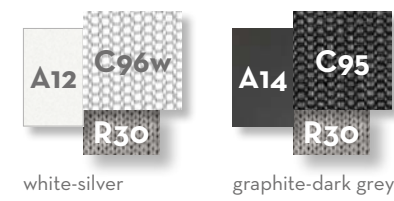

FRAME DINING CHAIR / CODE: FMEPP

Finishing

MAIORCA LOW STOOL / CODE: MCASGAP

Finishing

KEY DINING ARMCHAIR / CODE: KEYPP

Finishing

MAIORCA ARMCHAIR / CODE: MCAPP

Finishing