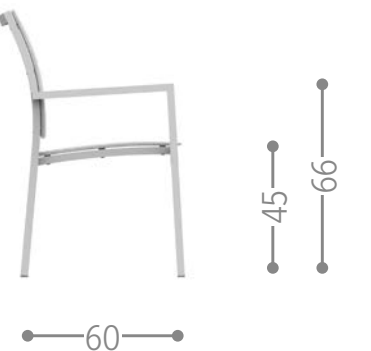

Finishing

TIMBER ARMCHAIR / CODE: TIMPP

Finishing

TOUCH DINING ARMCHAIR / CODE: TUCPP

Finishing

TROCADERO DINING ARMCHAIR / CODE: TRPP

Finishing

black