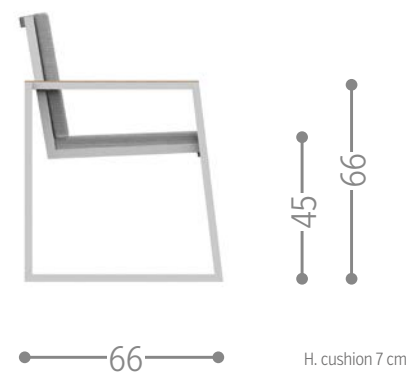

Finishing

white-light grey graphite-dark grey

BRIDGE DIRECTOR CHAIR / CODE: BGEPP

Finishing

mahogany-white mahogany-dove mahogany-silver black

CASILDA DINING ARMCHAIR / CODE: CASIPP

Finishing

CASILDA DINING CHAIR / CODE: CASISP