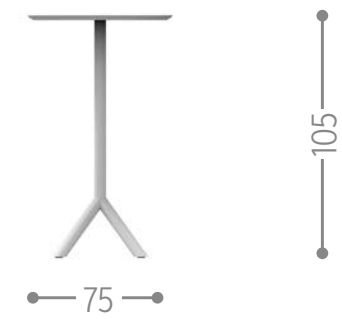

Finishing

CASILDA DINING TABLE 90X90 / CODE: CASITP90

Finishing

CASILDA BAR TABLE 125X70 / CODE: CASITP125

Finishing

CORAL TABLE 90X90 / CODE: CORTP90

Finishing

CORAL BAR TABLE 75X75 / CODE: CORTB75

Finishing

white-beige graphite-charcoal

MAIORCA TABLE 80X80 / CODE: MCAT8080

Finishing

chacoal white dove mokka

MAIORCA TABLE 70X70 / CODE: MCAT7070

Finishing

chacoal white dove mokka