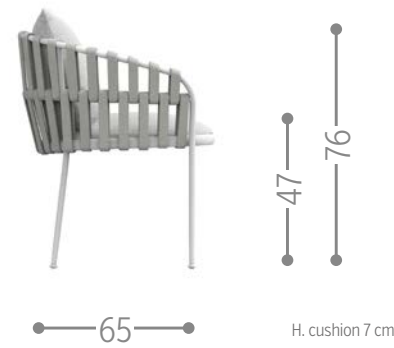

EDEN PADDED TUB CHAIR / CODE: EDNPPZ

DOMINO DIRECTOR CHAIR / CODE: DOMPR

ESSENCE ARMCHAIR / CODE: ESSPP

FRAME DINING CHAIR / CODE: FMEPP

Finishing

MAIORCA LOW STOOL / CODE: MCASGAP

Finishing

KEY DINING ARMCHAIR / CODE: KEYPP