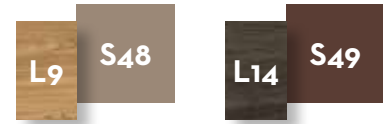

Fiberglass table top

glossy beige

glossy brown

Seat textilene (only for dining armchair)

beige

SOFA DX / CODE: THEDX

	Width	Depth	Height	H. seat	H. cushion
cm	100	95	61	42	20
inch	39.4	37.4	24.0	16.5	7.9

SOFA SX / CODE: THESX

	Width	Depth	Height	H. seat	H. cushion
cm	95	95	61	42	20
inch	37.4	37.4	24.0	16.5	7.9

SOFA LOUNGE DX / CODE: THECLDX

	Width	Depth	Height	H. seat	H. cushion
cm	100	181	61	42	20
inch	39.4	71.3	24.0	16.5	7.9

SOFA LOUNGE SX / CODE: THECLSX

	Width	Depth	Height	H. seat	H. cushion
cm	100	181	61	42	20
inch	39.4	71.3	24.0	16.5	7.9

LIVING ARMCHAIR / CODE: THEPL

	Width	Depth	Height	H. seat	H. cushion
cm	105	95	61	42	20
inch	41.3	37.4	24.0	16.5	7.9

COFFEE TABLE 110X90 / CODE: THETC11090

	Width	Depth	Height
cm	110	90	31
inch	43.3	35.4	12.2

COFFEE TABLE D100 / CODE: THETCD100

	Width	Depth	Height
cm	100	100	40
inch	39.4	39.4	15.7

DINING TABLE 200X100 / CODE: THETP200